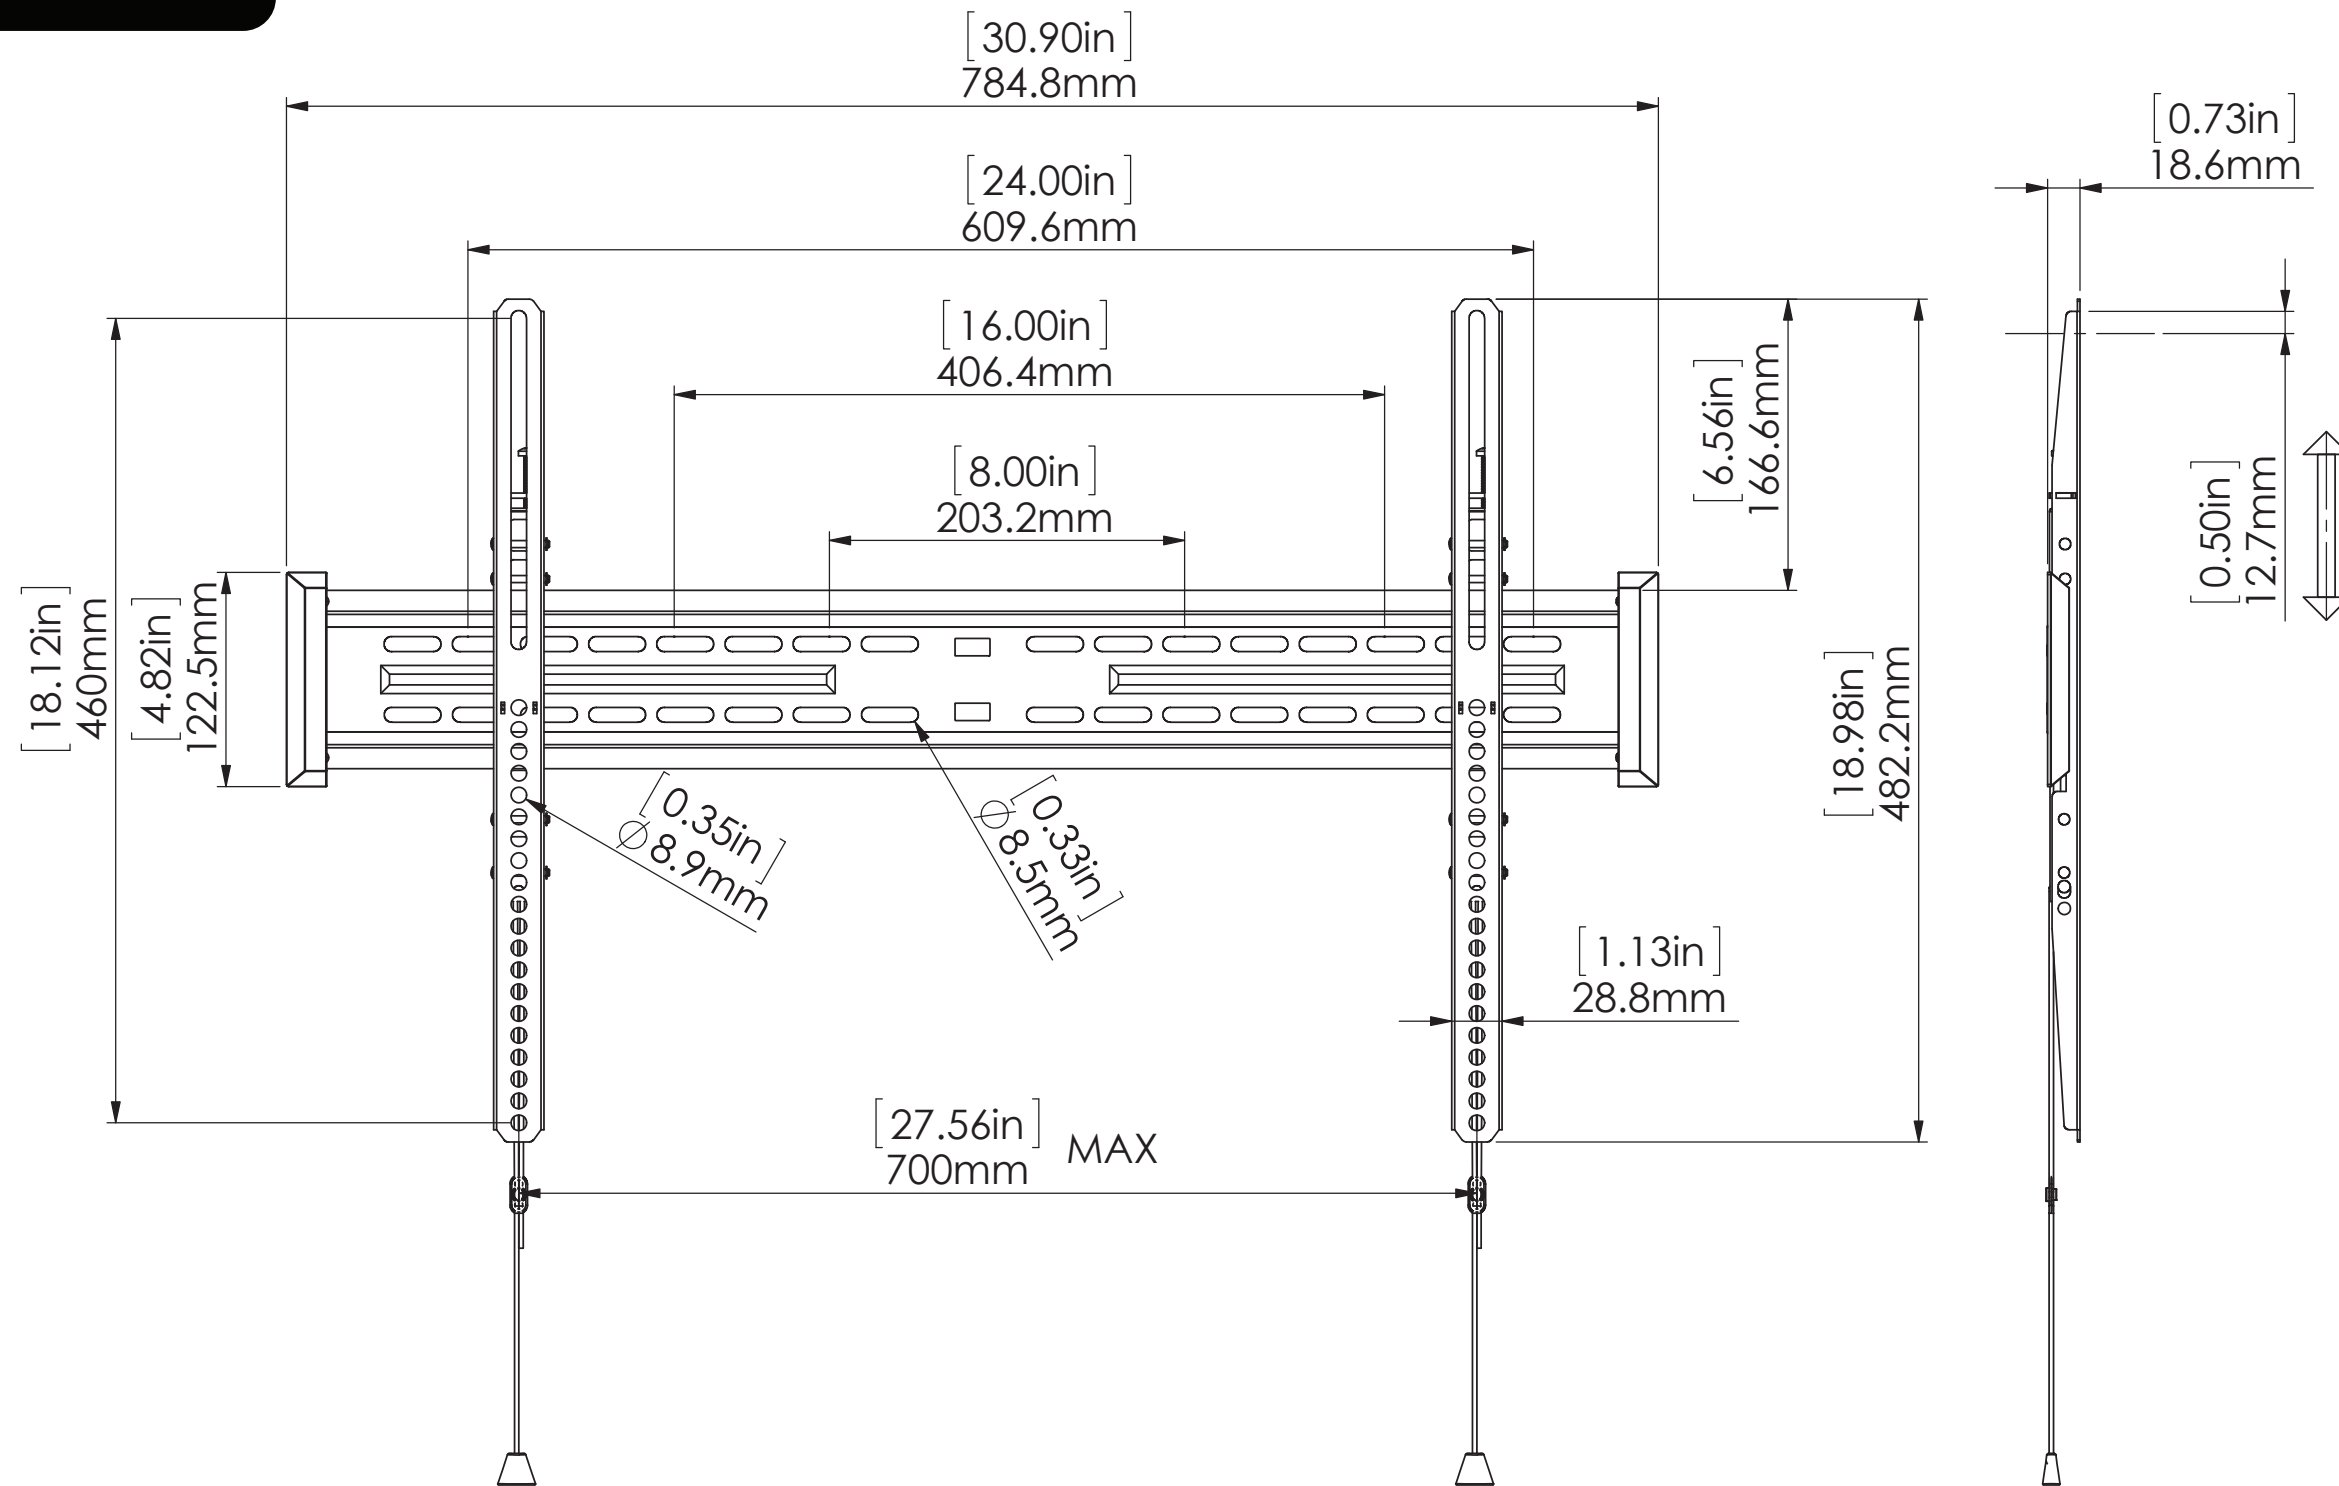

# REDXLFHD175P

- VESA STANDARD COMPATIBILITY (WIDTH X HEIGHT): 100 X 100 TO 700 X 400 MM
- MAXIMUM VESA MOUNTING CONFIGURATION: 700 X 400 MM
- SCREEN SIZE COMPATIBILITY: MOST 37" - 80" SCREENS
- MAXIMUM WEIGHT CAPACITY: 175 LBS (79.4 KG)
- PRODUCT COLOR: BLACK